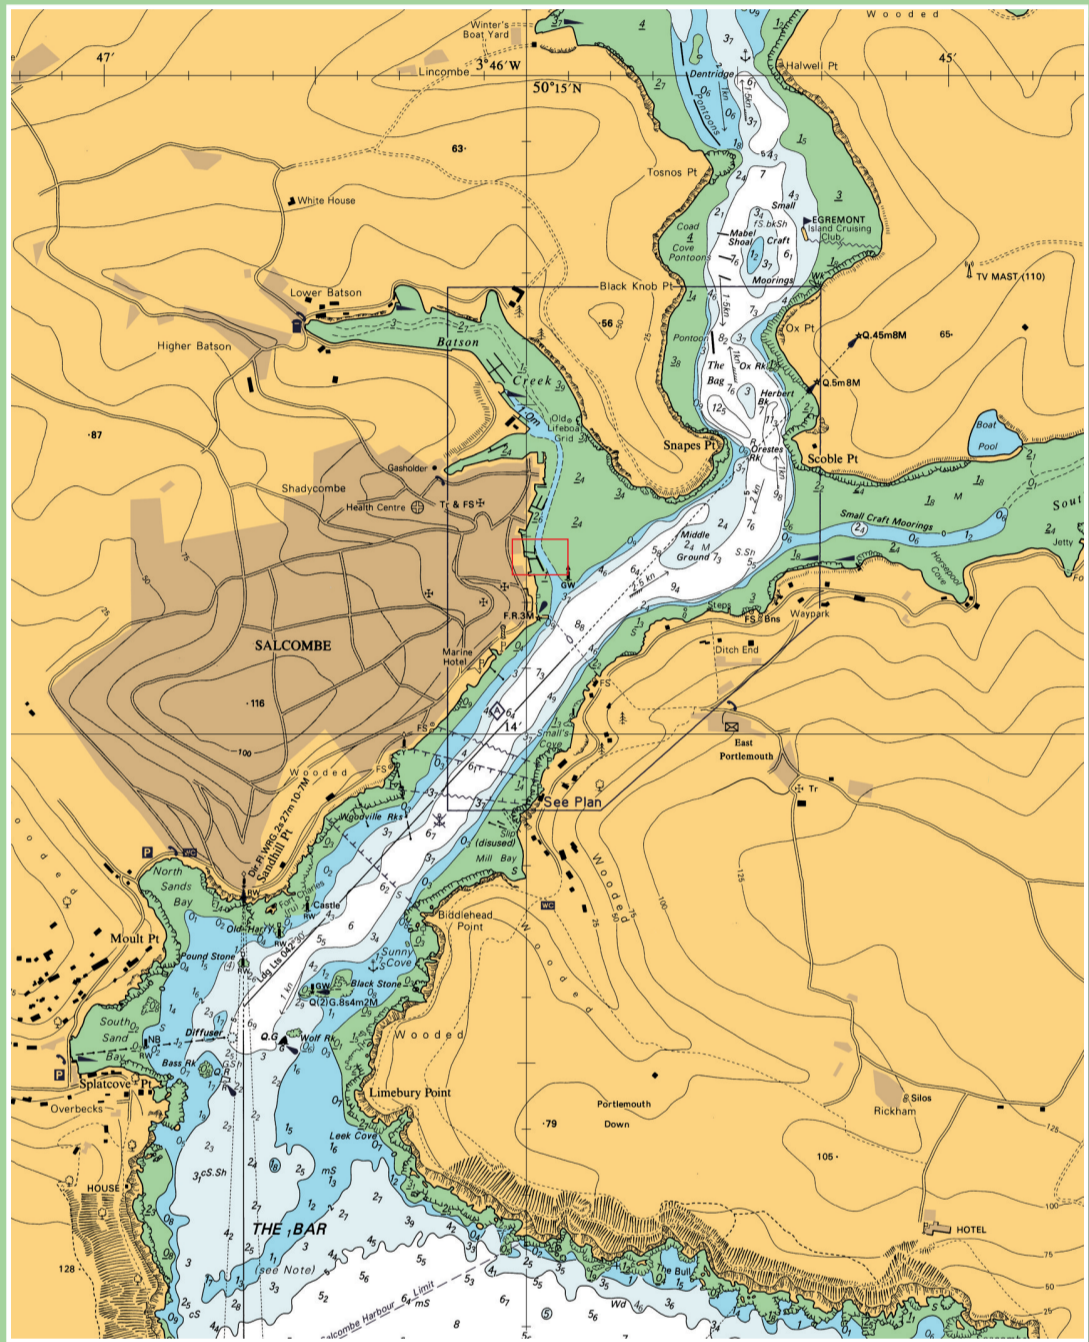

New arrangements for Salcombe Town Landings

April - September

Tenders & small boat mooring
(under 4.2m)
Charges will be made in July or August

- Whitestrand Pontoon**
Commercial landing for:
- Yacht taxi
 - ICC courtesy launch
 - South Sands ferry
 - Estuary cruises & trips
 - Fishing trips
 - Hire boats
 - Overnight berthing by arrangement

Whitestrand Overflow Pontoon
July and August
(under 4.2m)

Normandy Pontoon
Town landing for pick-up and drop-off only.
No Berthing.

Short stay finger berths
5.5m max up to 2hrs in any 24.
No overnight berthing

Normandy Pontoon
Visiting Yachts.
30 minutes max.

Visiting yacht tenders
up to 3.5m

Refuse Pontoon
General waste.
Recycling point for:

Harbour Office

Whitestrand Car park

Public Slipway